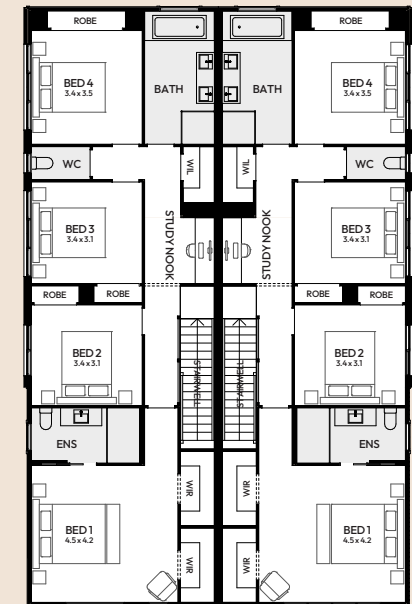

Orlando

Width 13.08m
 Length 25.53m
 Total Area 528.66m²
 Fits Lot Width 15m

4+4

2+2

1+1

1+1

Contemporary Facade

MOJO M-SERIES FLOOR
 H-JMSORLI0DA

BASED ON MODERN FACADE
 F-JMSORLI0MODNA

UNIT 1

UNIT 2

GROUND FLOOR

UNIT 1

UNIT 2

FIRST FLOOR