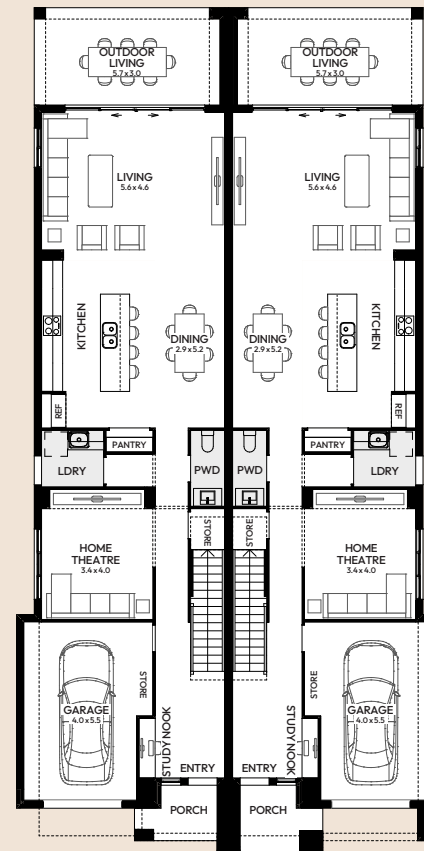

Orlando

Width 13.08m
 Length 25.53m
 Total Area 528.66m²
 Fits Lot Width 15m

4+4

2+2

1+1

1+1

Contemporary Facade

MOJO M-SERIES FLOOR
 H-JMSORLI0DA

BASED ON MODERN FACADE
 F-JMSORLI0MODNA

UNIT 1

UNIT 2

GROUND FLOOR

UNIT 1

UNIT 2

FIRST FLOOR